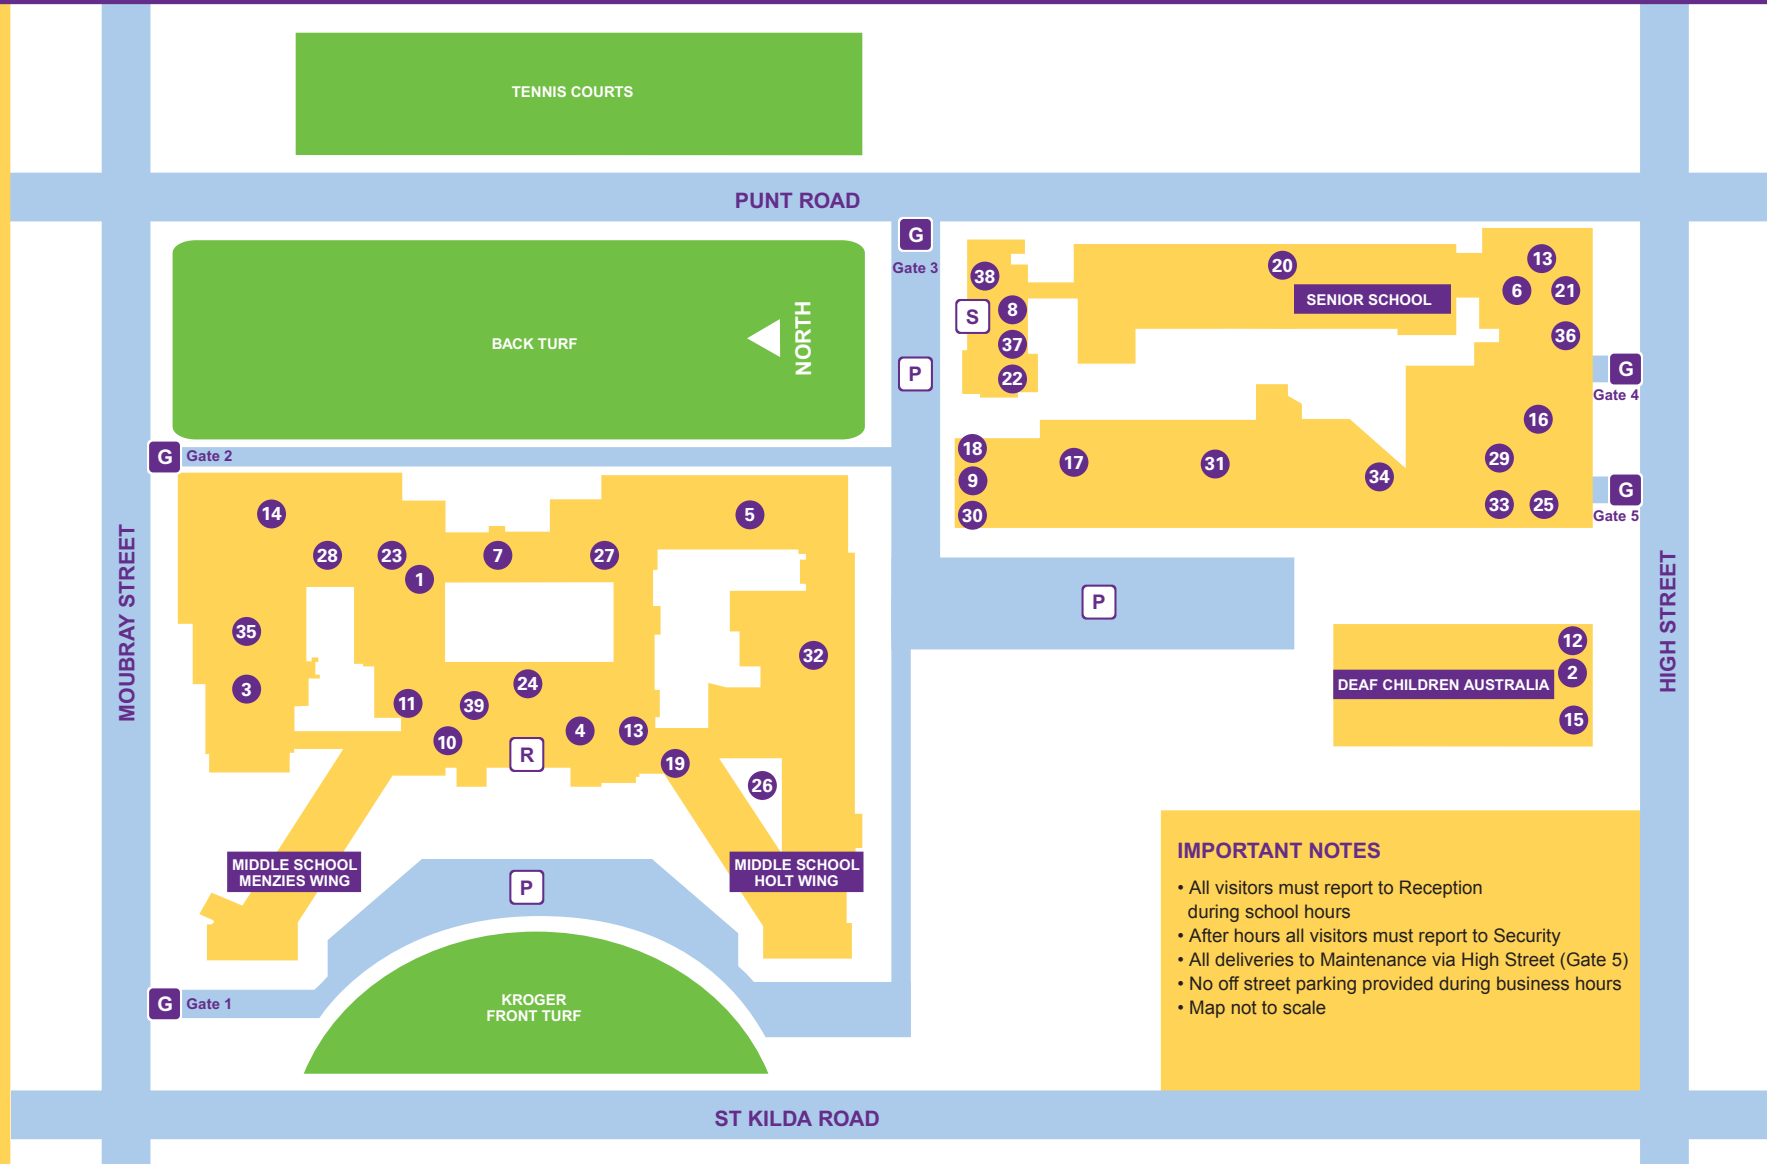

- Archives 1
- Accounts Department 2
- Adamson Hall (1st Floor) 3
- Admissions Office 4
- Art Department 5
- Careers Centre (1st Floor) 6
- Cato Room 7
- Chapel (1st Floor) 8
- Chaplain 9
- Chief Operating Officer 10
- College Principal 11
- Community College Office (1st Floor) 12
- Deputy Head of Campus 13
- Drama & Dance Studios 14
- Foundation & Marketing Offices (1st Floor) 15
- Games Hall (1st Floor) 16
- Gymnasium (1st Floor) 17
- Head of Campus 18
- Head of Middle School 19
- Head of Senior School 20
- Heads of Houses (1st Floor) 21
- Health Centre 22
- IT Department (1st Floor) 23
- Memorial Library (1st Floor) 24
- Maintenance 25
- Smorgon Atrium 26
- Middle School Cafeteria 27
- Phillips Music School (1st Floor) 28
- OWCA (2nd Floor) 29
- Publishing Department 30
- Samuel Swimming Pool 31
- Science Department 32
- Senior School Cafeteria (1st Floor) 33
- Senior School Lecture Theatre (1st Floor) 34
- Sports Directorate 35
- Study Centre (2nd Floor) 36
- Swap Shop 37
- Uniform Shop 38
- Waugh Room 39

Junior School is located two blocks south at 625 St Kilda Road

IMPORTANT NOTES

- All visitors must report to Reception during school hours
- After hours all visitors must report to Security
- All deliveries to Maintenance via High Street (Gate 5)
- No off street parking provided during business hours
- Map not to scale